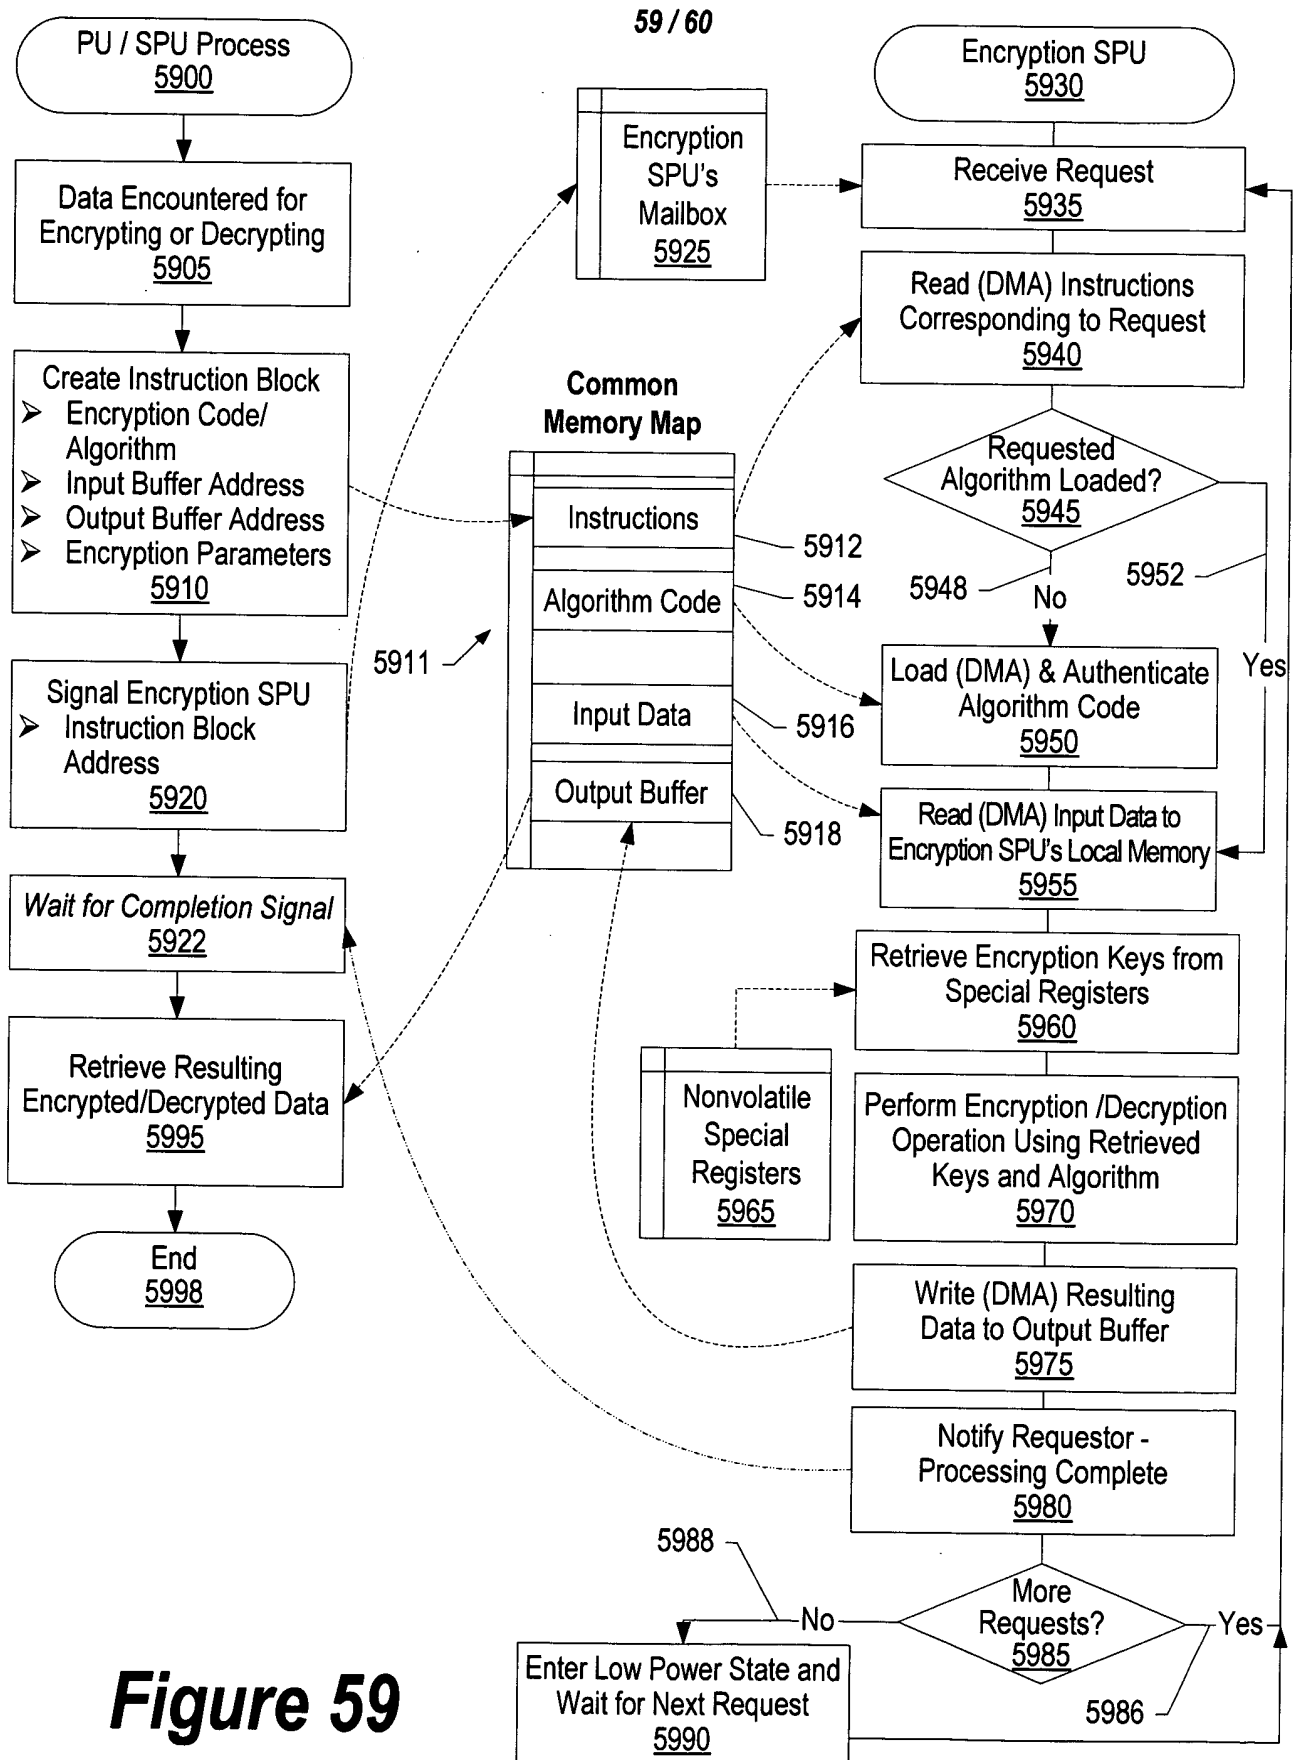

Figure 29

Figure 30

Figure 31

Figure 32

Figure 33

Figure 34

Memory Access Control Table

The diagram shows a table with 64 rows, indexed from 0 to 63. Each row contains four columns: 'Base', 'Size', 'Access Key', and 'Access Key Mask'. Callout 3504 points to the 'ID' column header. Callout 3506 points to the 'Base' column header. Callout 3508 points to the 'Size' column header. Callout 3510 points to the 'Access Key' column header. Callout 3512 points to the 'Access Key Mask' column header. Callout 3502 is an arrow pointing to the table structure.

Figure 47

Figure 48

Figure 49

Figure 50

51 / 60

Figure 51

52 / 60

Figure 52

Figure 53

Figure 54

Figure 55

Figure 57

Figure 58

Figure 59

Figure 60